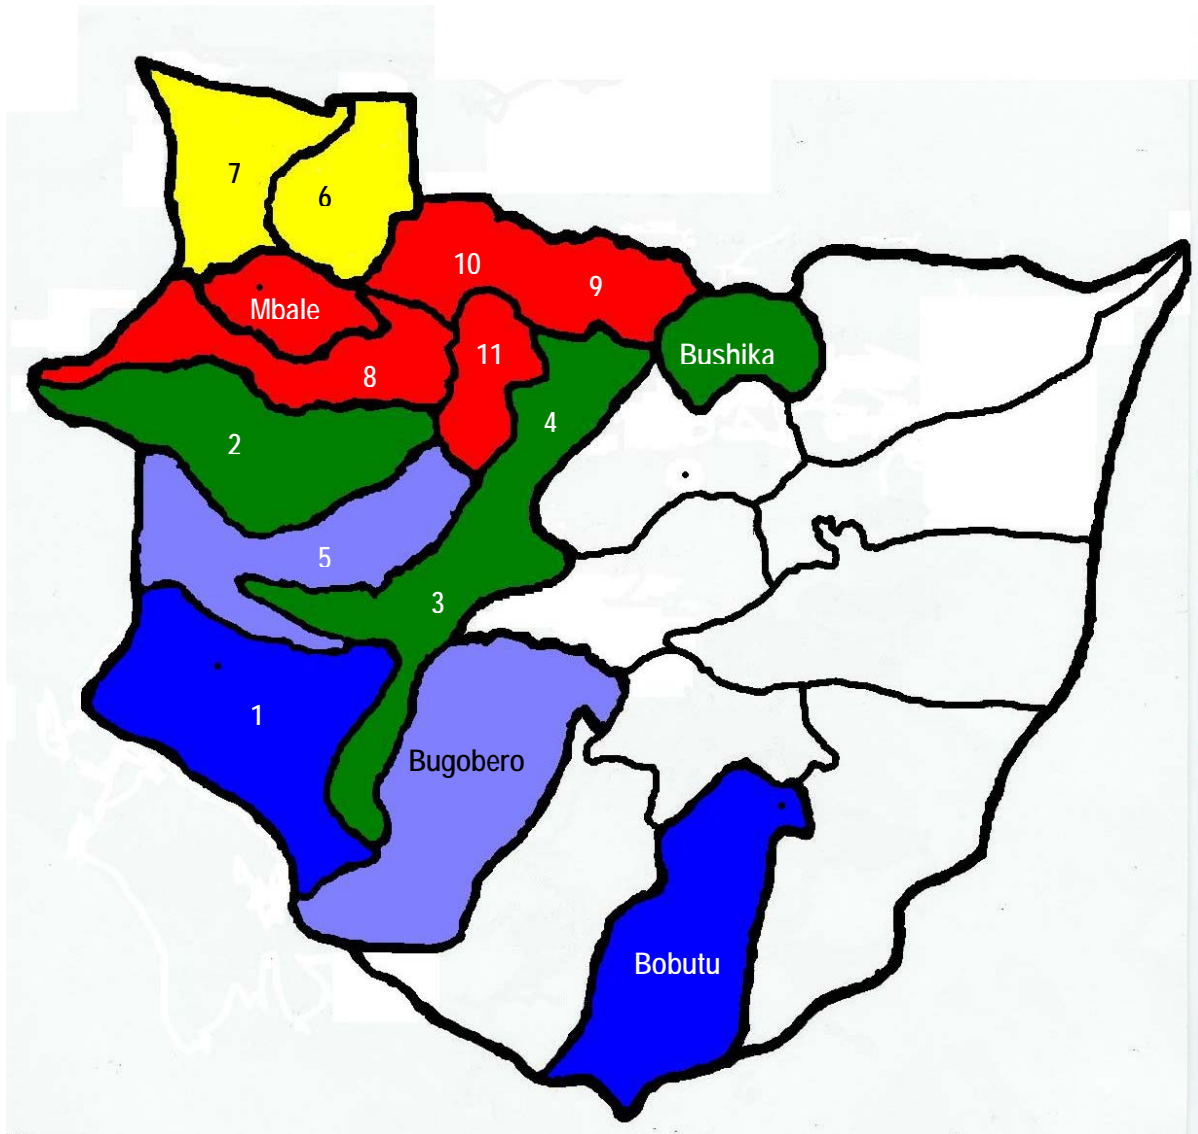

Assignment of Subcounties by NGO - Mbale, Baduda & Manafwa
as agreed at PHC meeting 15 Nov 2007

District	SAO	FDNC	UWCM	Salem	JENGA
Mbale	1. Busiu	2. Bunghoko	5. Busoba	6. Namanyonyi	Mbale municipality
Mbale		3. Bukiende		7. Nakaloke	8. Bunghoko Mutoto
Mbale		4. Busano			9. Bufumbo
					10. Bukonde
					11. Wanale
Manafwa	Bobutu S/C		Bugobero S/C		
Baduda		Bushika S/C			